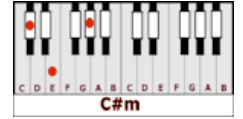

TRAIN LEAVES HERE THIS MORNING – The Eagles (E)

GUITAR / KEYBOARD CHORDS:

E= o221oo

Esus4= o222oo

D= xxo232

B7= x212o2

C#m= xx6654

F#7= xx432o

BREAK: (Play full verse, bridge, and chorus chords X1)

E **D** **B7** **E-Esus4 E**
Thirteen-twenty North Columbus was the address..that I wrote down on my sleeve
E **D** **B7** **E-Esus4(pause)**
I don't know just what she wanted might have been..that it was getting time to leave