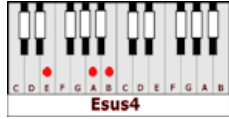

TRAIN LEAVES HERE THIS MORNING – The Eagles (E)

GUITAR / KEYBOARD CHORDS:

E= o221oo

Esus4= o222oo

D= xxo232

B7= x212o2

C#m= xx6654

F#7= xx432o

BREAK: (Play full verse, bridge, and chorus chords X1)

E **D** **B7** **E-Esus4 E**
Thirteen-twenty North Columbus was the address..that I wrote down on my sleeve
E **D** **B7** **E-Esus4(pause)**
I don't know just what she wanted might have been..that it was getting time to leave