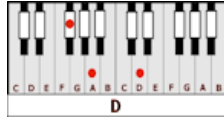

TRAIN LEAVES HERE THIS MORNING – The Eagles (E)

GUITAR / KEYBOARD CHORDS:

E= o221oo

Esus4= o222oo

D= xxo232

B7= x212o2

C#m= xx6654

F#7= xx432o

BREAK: (Play full verse, bridge, and chorus chords X1)

E **D** **B7** **E-Esus4 E**
Thirteen-twenty North Columbus was the address..that I wrote down on my sleeve
E **D** **B7** **E-Esus4(pause)**
I don't know just what she wanted might have been..that it was getting time to leave