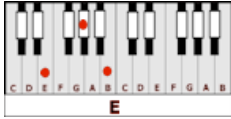

TRAIN LEAVES HERE THIS MORNING – The Eagles (E)

GUITAR / KEYBOARD CHORDS:

E= o221oo

Esus4= o222oo

D= xxo232

B7= x212o2

C#m= xx6654

F#7= xx432o

BREAK: (Play full verse, bridge, and chorus chords X1)

E **D** **B7** **E-Esus4 E**
Thirteen-twenty North Columbus was the address..that I wrote down on my sleeve
E **D** **B7** **E-Esus4(pause)**
I don't know just what she wanted might have been..that it was getting time to leave